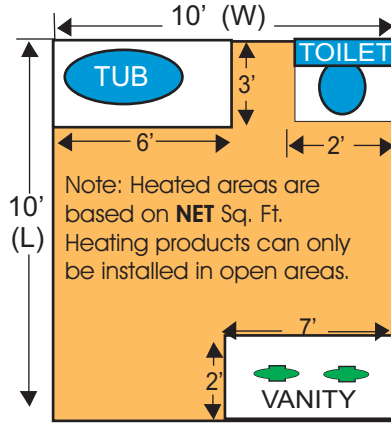

NEXANS ELECTRIC FLOOR **WARMING** SELECTION GUIDE

Series TXLP/2R Twin Conductor Cable

5 EASY Steps to Warm Floors

Measure

- 100 total sq. ft.
- 4 toilet
- 14 vanity
- 18 tub
- =64 OPEN sq. ft.

120 VOLT TXLP/2R FLOOR WARMING CABLES

| MODEL NUMBER | NET Sq. Ft. |
|-------------------|-------------|
| TXLP/2-200/17-120 | 14-20 |
| TXLP/2-300/17-120 | 21-30 |
| TXLP/2-400/17-120 | 31-40 |
| TXLP/2-500/17-120 | 41-50 |
| TXLP/2-600/17-120 | 51-60 |
| TXLP/2-700/17-120 | 61-70 |
| TXLP/2-850/17-120 | 71-85 |

120 VOLT TXLP/2R CABLE TECHNICAL DATA

| MODEL NUMBER | LENGTH | WATTS | OHMS | AMPS |
|-------------------|--------|-------|------|------|
| TXLP/2-200/17-120 | 40 | 200 | 72 | 1.7 |
| TXLP/2-300/17-120 | 58 | 300 | 48 | 2.5 |
| TXLP/2-400/17-120 | 77 | 400 | 36 | 3.4 |
| TXLP/2-500/17-120 | 96 | 500 | 28.8 | 4.2 |
| TXLP/2-600/17-120 | 116 | 600 | 24 | 5 |
| TXLP/2-700/17-120 | 135 | 700 | 19.7 | 5.9 |
| TXLP/2-850/17-120 | 164 | 850 | 16.9 | 7.1 |

230 VOLT TXLP/2R CABLE TECHNICAL DATA

| MODEL NUMBER | LENGTH | WATTS | OHMS | AMPS |
|----------------|--------|-------|-------|------|
| TXLP/2-300/17 | 58 | 300 | 176.3 | 1.3 |
| TXLP/2-400/17 | 77 | 400 | 132.3 | 1.7 |
| TXLP/2-500/17 | 96 | 500 | 105.8 | 2.2 |
| TXLP/2-600/17 | 115 | 600 | 88.2 | 2.6 |
| TXLP/2-700/17 | 135 | 700 | 75.6 | 3 |
| TXLP/2-840/17 | 163 | 840 | 63 | 3.6 |
| TXLP/2-1000/17 | 191 | 1000 | 52.9 | 4.4 |
| TXLP/2-1250/17 | 238 | 1250 | 42.3 | 5.4 |
| TXLP/2-1370/17 | 265 | 1370 | 38.6 | 6 |
| TXLP/2-1700/17 | 328 | 1700 | 31.1 | 7.4 |
| TXLP/2-2100/17 | 406 | 2100 | 25.2 | 9.1 |
| TXLP/2-2600/17 | 507 | 2600 | 20.3 | 11.3 |
| TXLP/2-3300/17 | 636 | 3300 | 16 | 14.3 |