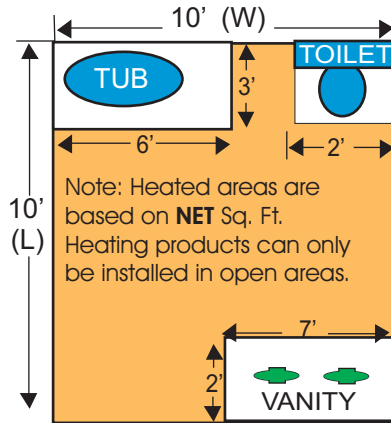

#### Measure

- 100 total sq. ft.
- 4 toilet
- 14 vanity
- 18 tub
- =64 OPEN sq. ft.